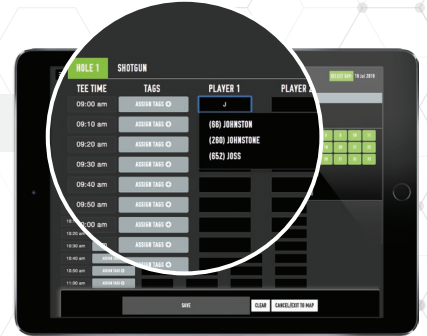

1. INTUITIVE INTERFACE

An easy-to-use intuitive interface and menu, giving you full line of sight of your course.

2. GEOFENCING

Helps superintendents and maintenance team to protect sensitive or prohibited areas of the course.

Tel: +1 4708 231023
contact@tagmarshal.com
tagmarshal.com

OPTIMIZATION SOFTWARE FEATURES

OF THE TAGMARSHAL SYSTEM

5. UTILIZATION HEATMAPS

Allow you to see which parts of the course are being under- or over-utilized, to assist with efficient course maintenance.

6. EASY TEE ASSIGNMENT

To build player / caddie / league profiles and manage starter accuracy, it is essential that you assign groups to your tee times.

7. INDIVIDUAL MEMBER PROFILES / ROUND HISTORY

Find out who your consistently fast or slow players are and assign tee times accordingly.