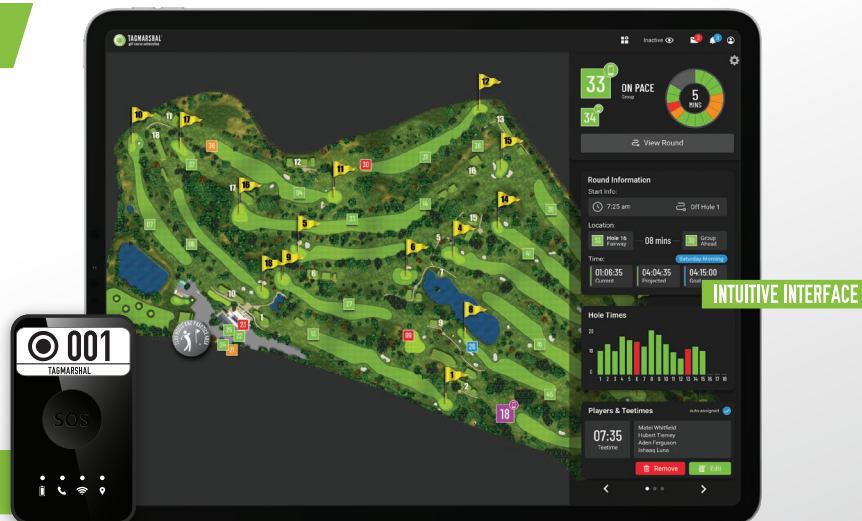

TAGMARSHAL CLASSIC TAGS

FOR WALKING COURSE TYPES

Optimize your on-course operations with Tagmarshal Classic Tags, a GPS tracking device for walking golf – giving you the tools to **manage your cart fleet effectively, increase efficiency through automation, enhance the player experience and generate additional revenue.**

- +35 of Top 100 Courses**
- +500 other Private, Daily Fee, Resort and Golf Management Groups**
- Many \$30-\$50 green fee courses**

TAGMARSHAL MOBILE TAG SPECIFICATIONS:

- **Discreet** GPS tracking device
- **No installation required** - clips onto golf bags or caddy
- **Military-grade GPS accuracy**
- **GPS-based tracking data** is transmitted via the cloud and **processed by machine learning**
- 1 day (2 rounds) of battery life
- 5 hours to charge

INTUITIVE INTERFACE

INCREASE EFFICIENCY THROUGH AUTOMATION

- **Full, real-time oversight** of course
- Live Map **shows all playing groups and maintenance carts**
- **Highlights groups** causing delays vs those affected
- **Manage remotely** from PC, tablet, or phone while on the go
- **Proactively identify and resolve issues** before they affect field flow
- **Utilize fewer resources** - know which groups to approach and assist
- Have neutral, objective **discussions supported by data**

UTILIZATION HEATMAP

TAGMARSHAL ADDS VALUE TO SUPERINTENDENTS, TOO!

- **Identify viable gaps** in the field for maintenance work using the real-time Live Map to see where players are
- **Increase efficiency** - maintenance teams can get more work done
- Full line of sight and **tracking of maintenance machinery and moving sequences**
- **Heatmap visualization:** identification of high wear and tear and compaction risk areas
- **Geofencing features and alerts** help increase player compliance